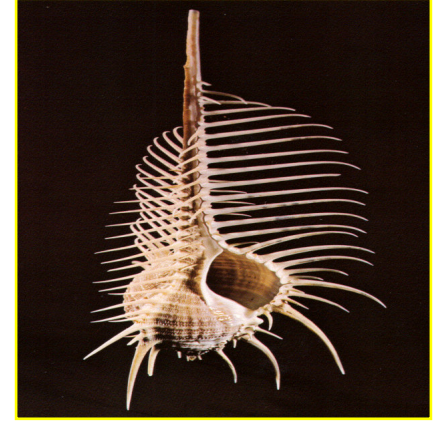

# BRUSHWOOD COINS · SPECIAL CARD DESIGNS

*Personalised Cards can include the name of the person to whom it is being sent, their date of birth (on reverse side of card), who it is from, and details of the mint uncirculated coin included inside the card in a Certificate of Authenticity for the coin. Both sides of the coin are visible in the finished card.*

*Personalised Card – Design BW04 Animals is illustrated for a 50<sup>th</sup> Birthday*

*Design BW01 – Cabbage Garden*

*Design BW02 – Wild Geranium*

*Design BW03 – Murex Shell*

*Design BW04 - Animals 18th*

*Design BW05 – Dragon Globe*

*Design BW06 - Neptune*

*Design BW07 – Holly Sparrow*

*Design BW08 – Puffin*

*Design BW09 – Owl*

*Design BW10 – Mountain Sunset*

*Design BW11 – Tulips*

*Design BW12 – Summer Garden*